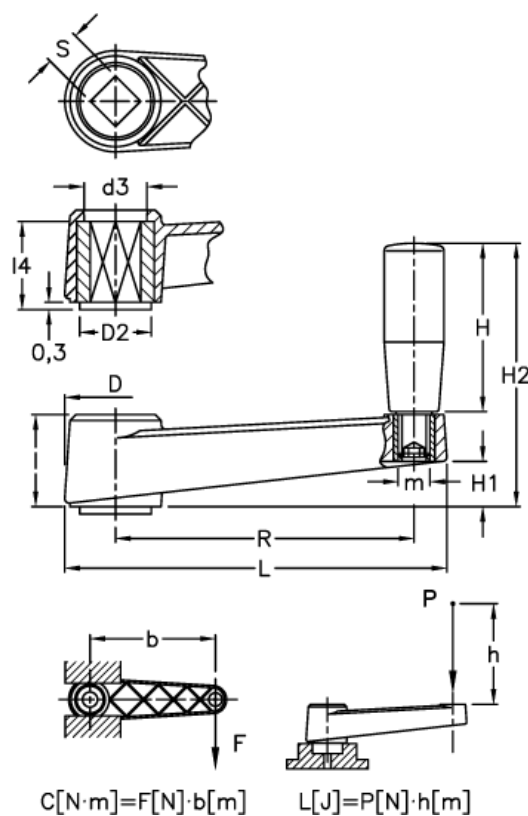

Data Sheet

Article number: 2301044311
Description: E+G Crank handle
MT.100 AS-12x12

Measures

C (N m) = 200	L = 128
D = 34	L(J) = 27
d2 = 25	l4 = 27
d3 = 21	m = M8
H = 65	R = 100
H1 = 15	S H9 = 12x12
H2 = 96	
l = 30	